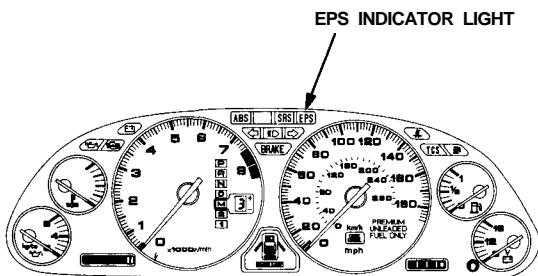

# Component Locations

GAUGE ASSEMBLY

UNDER-HOOD FUSE/RELAY BOX

UNDER-DASH FUSE BOX

FUSE No.	FUSE LABEL NAME
2	FUEL PUMP/SRS2
5	BACK-UP LIGHTS/ALTERNATOR/TURN SIGNAL