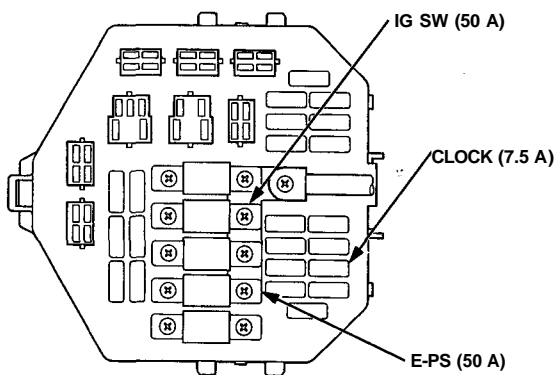

# Component Locations

GAUGE ASSEMBLY

UNDER-HOOD FUSE/RELAY BOX

UNDER-DASH FUSE BOX

FUSE No.	FUSE LABEL NAME
2	FUEL PUMP/SRS2
5	BACK-UP LIGHTS/ALTERNATOR/TURN SIGNAL