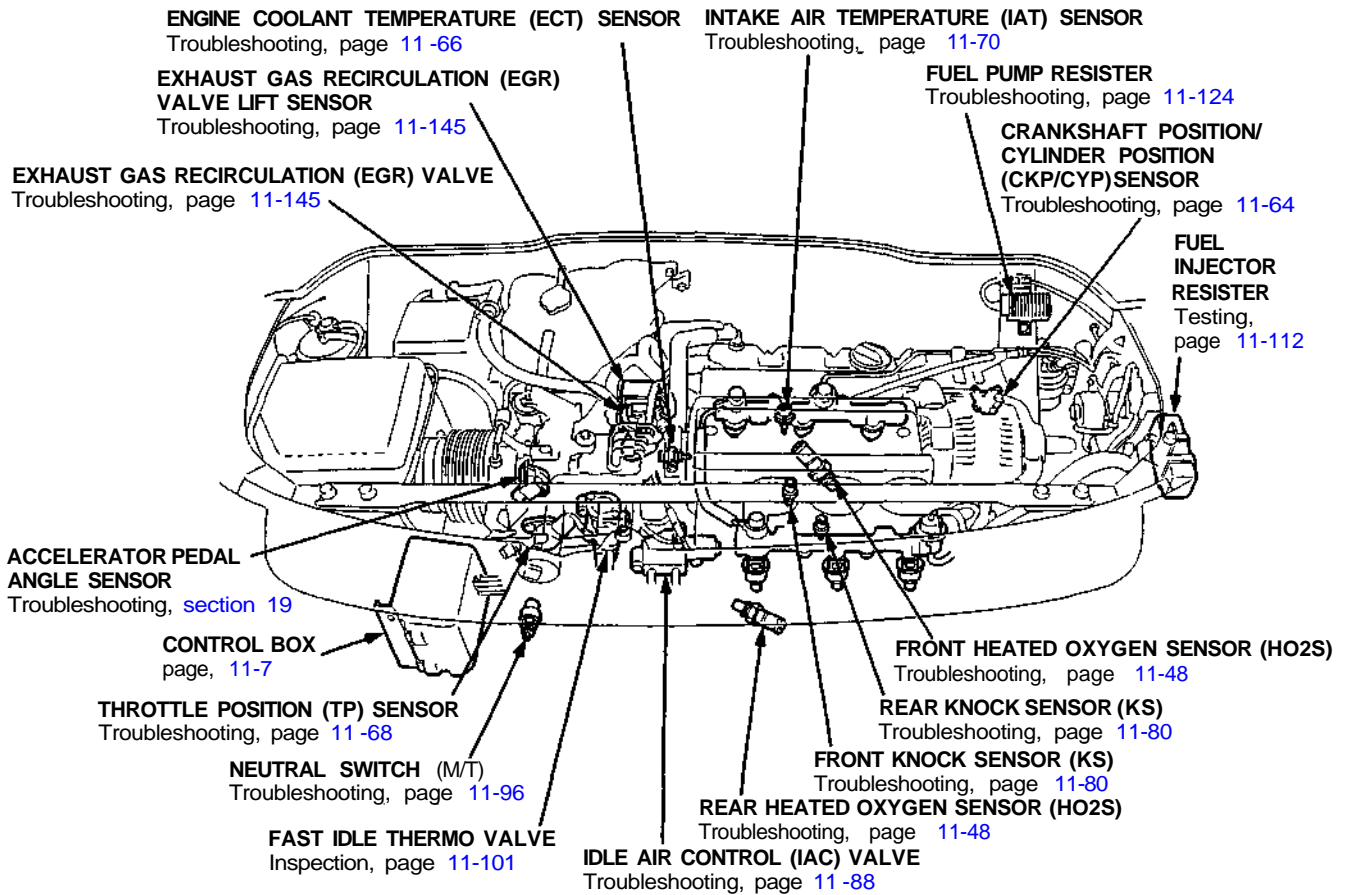

# Component Locations

## Index

**PGM-FI MAIN RELAY**  
Relay Testing, page 11-120  
Troubleshooting, page 11-122

**SERVICE CHECK CONNECTOR (2P)**  
Self-diagnostic Procedures, page 11-34

**ENGINE CONTROL MODULE (ECM)**  
Self-diagnostic Procedures, page 11-34  
Troubleshooting, page 11-42

## Index

---

**FUEL PUMP RELAY**  
Troubleshooting, page 11-116