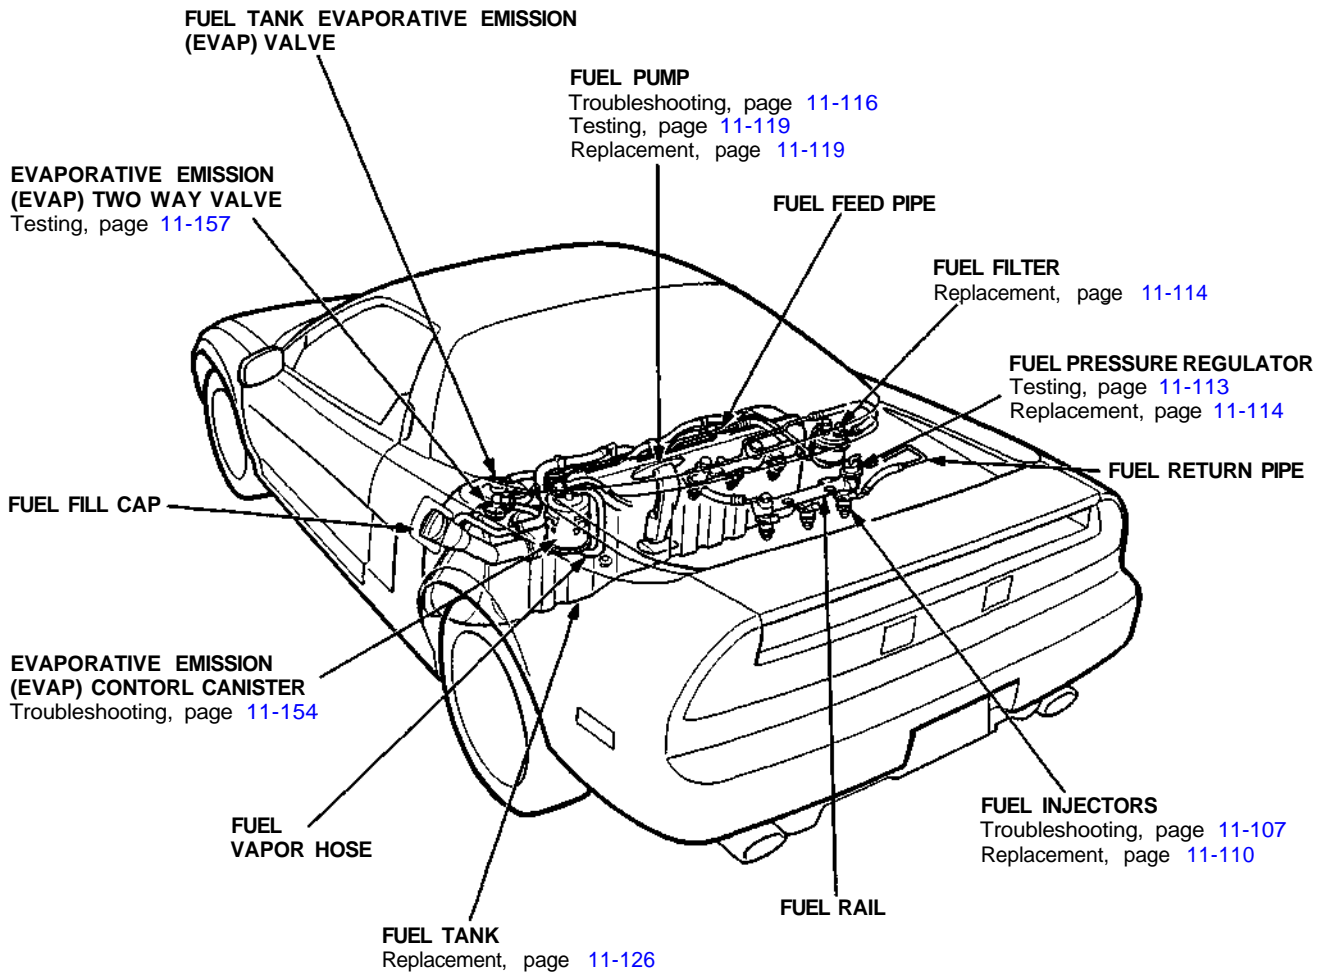

Component Locations

Index

FUEL PUMP RELAY
Troubleshooting, page 11-116