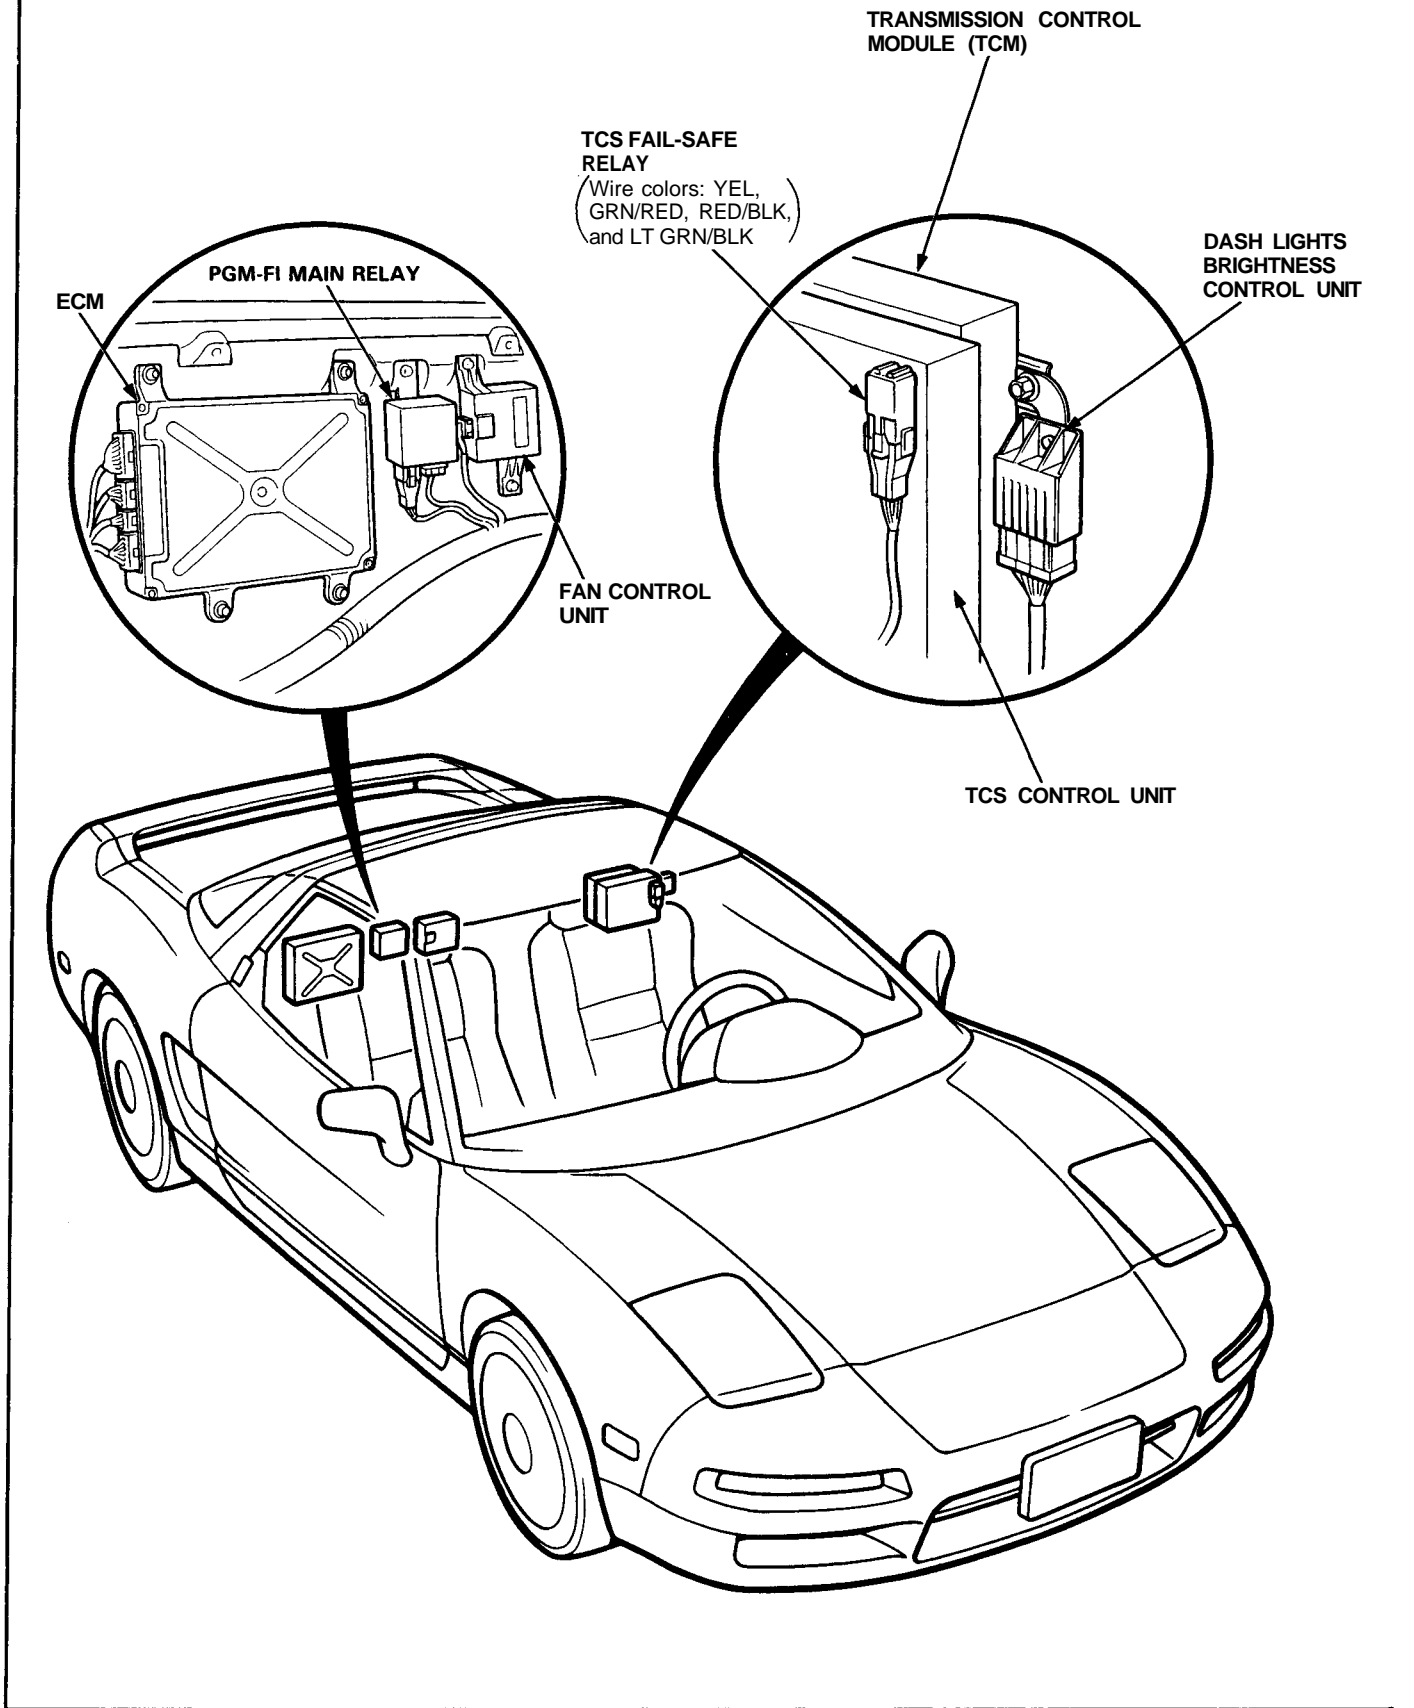

Relay and Control Unit Locations

Rear Bulkhead

RETRACTABLE HEADLIGHT
CONTROL UNIT

INTERLOCK CONTROL
UNIT (A/T)

FUEL PUMP RELAY
(Wire colors: YEL, RED,
BLK/YEL, and BLK/RED)