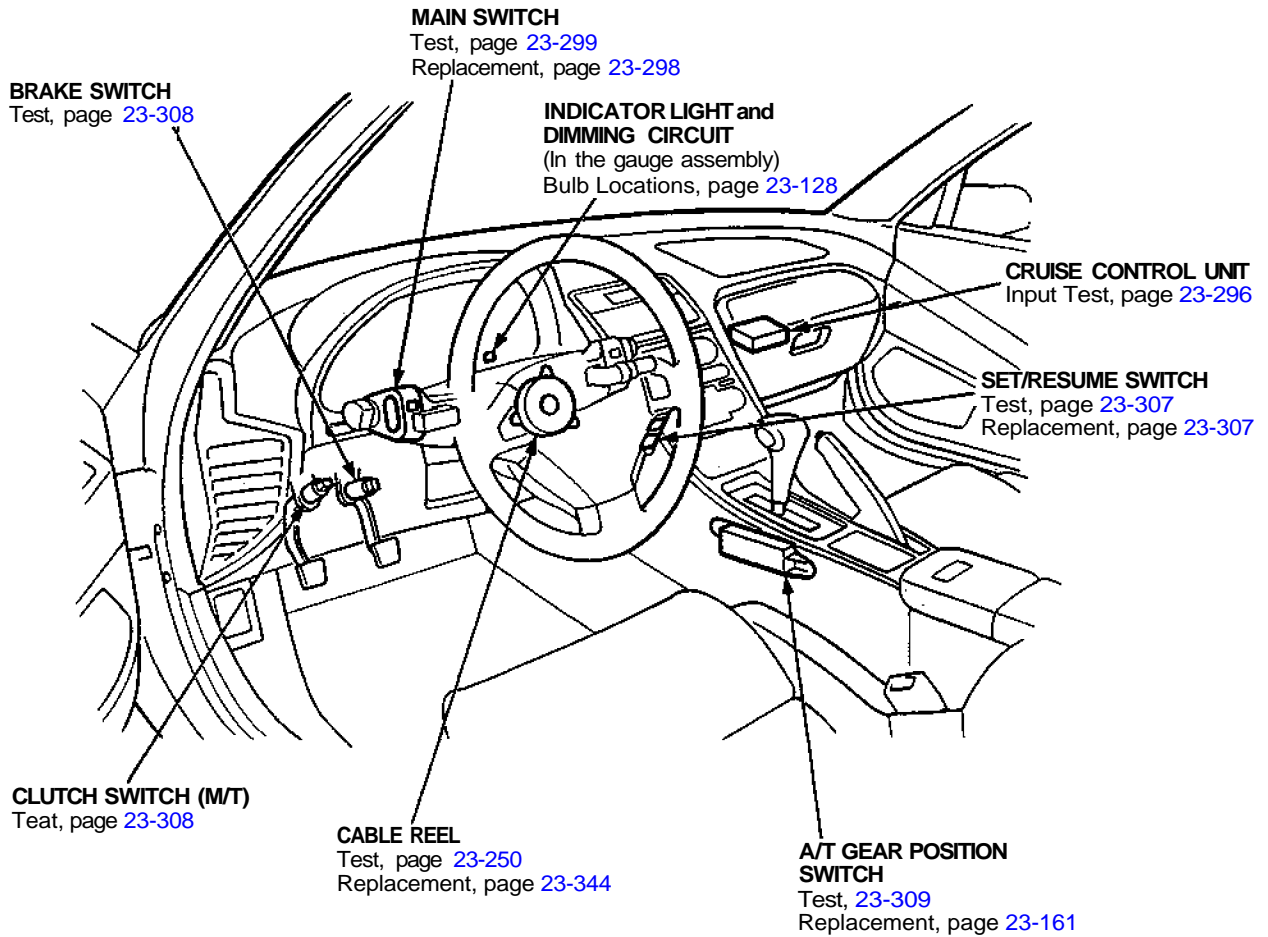

Cruise Control

Component Location Index

CAUTION:

- All SRS wiring harnesses are covered with yellow outer insulation.
- Before disconnecting any part of the SRS wire harness install the short connectors (see page [24-10](#)).
- Replace the entire affected SRS harness assembly if it has an open circuit or damaged wiring.

ACTUATOR ASSEMBLY
Test, page 23-302
Cable Adjustment,
page 23-303

VEHICLE SPEED SENSOR (VSS)
Test, page 23-129