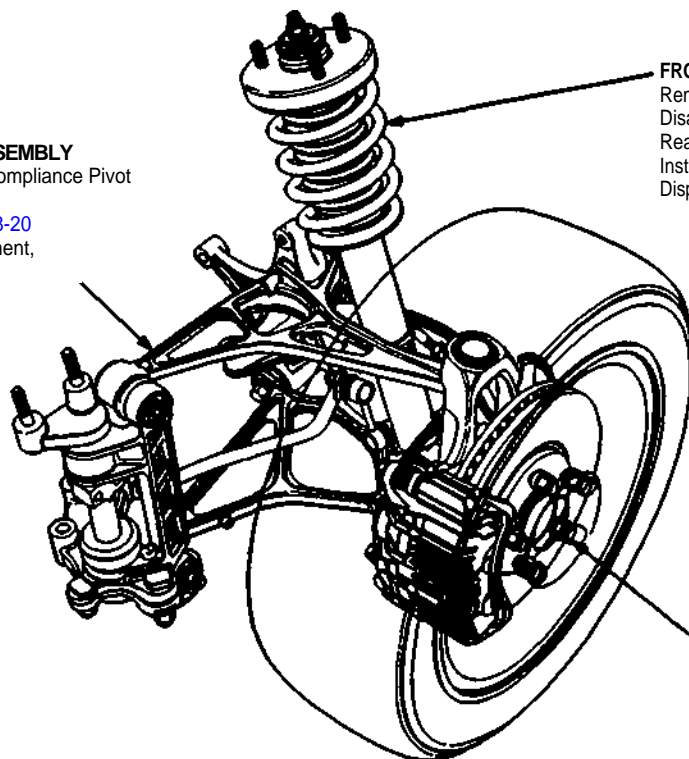

Component Locations

Index

Front Suspension:

FRONT SUSPENSION ASSEMBLY

- Knuckle/Control Arms/ Compliance Pivot Removal, page 18-21
- Illustrated Index, page 18-20
- Ball Joint Boot Replacement, page 18-26

FRONT DAMPER

- Removal, page 18-27
- Disassembly/Inspection, page 18-27
- Reassembly, page 18-29
- Installation, page 18-29
- Disposal 18-44

FRONT HUB

- Replacement, page 18-15

Rear Suspension:

REAR DAMPER

- Removal, page 18-40
- Disassembly/Inspection, page 18-42
- Reassembly, page 18-44
- Installation, page 18-44
- Disposal 18-44

REAR HUB

- Replacement, page 18-31

REAR SUSPENSION ASSEMBLY

- Knuckle/Control Arms Removal, page 18-36
- Illustrated Index, page 18-35
- Ball Joint Boot Replacement, page 18-39