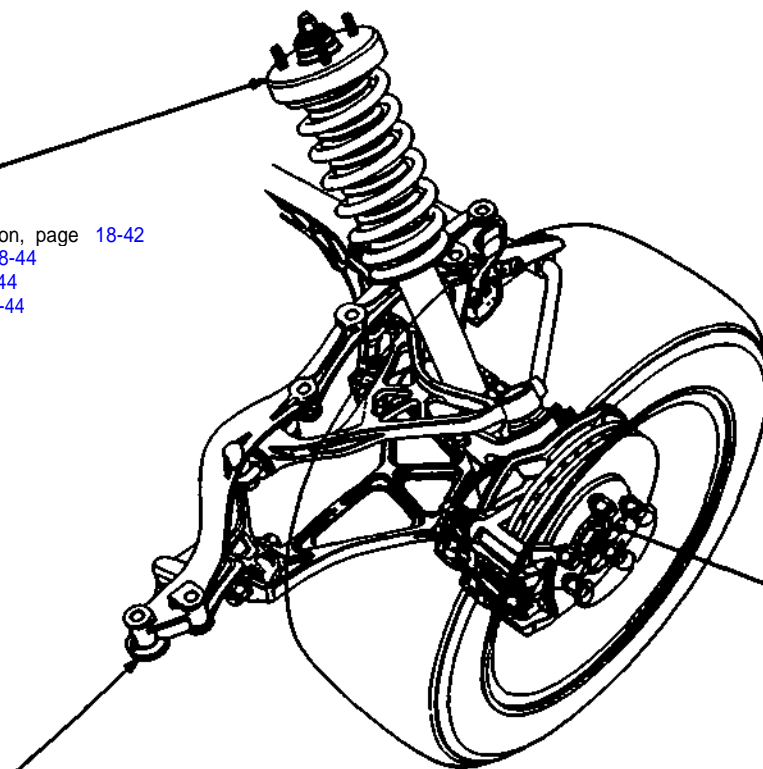

Component Locations

Index

Front Suspension:

FRONT SUSPENSION ASSEMBLY

- Knuckle/Control Arms/ Compliance Pivot Removal, page 18-21
- Illustrated Index, page 18-20
- Ball Joint Boot Replacement, page 18-26

FRONT DAMPER

- Removal, page 18-27
- Disassembly/Inspection, page 18-27
- Reassembly, page 18-29
- Installation, page 18-29
- Disposal 18-44

FRONT HUB

- Replacement, page 18-15

Rear Suspension:

REAR DAMPER

- Removal, page 18-40
- Disassembly/Inspection, page 18-42
- Reassembly, page 18-44
- Installation, page 18-44
- Disposal 18-44

REAR HUB

- Replacement, page 18-31

REAR SUSPENSION ASSEMBLY

- Knuckle/Control Arms Removal, page 18-36
- Illustrated Index, page 18-35
- Ball Joint Boot Replacement, page 18-39