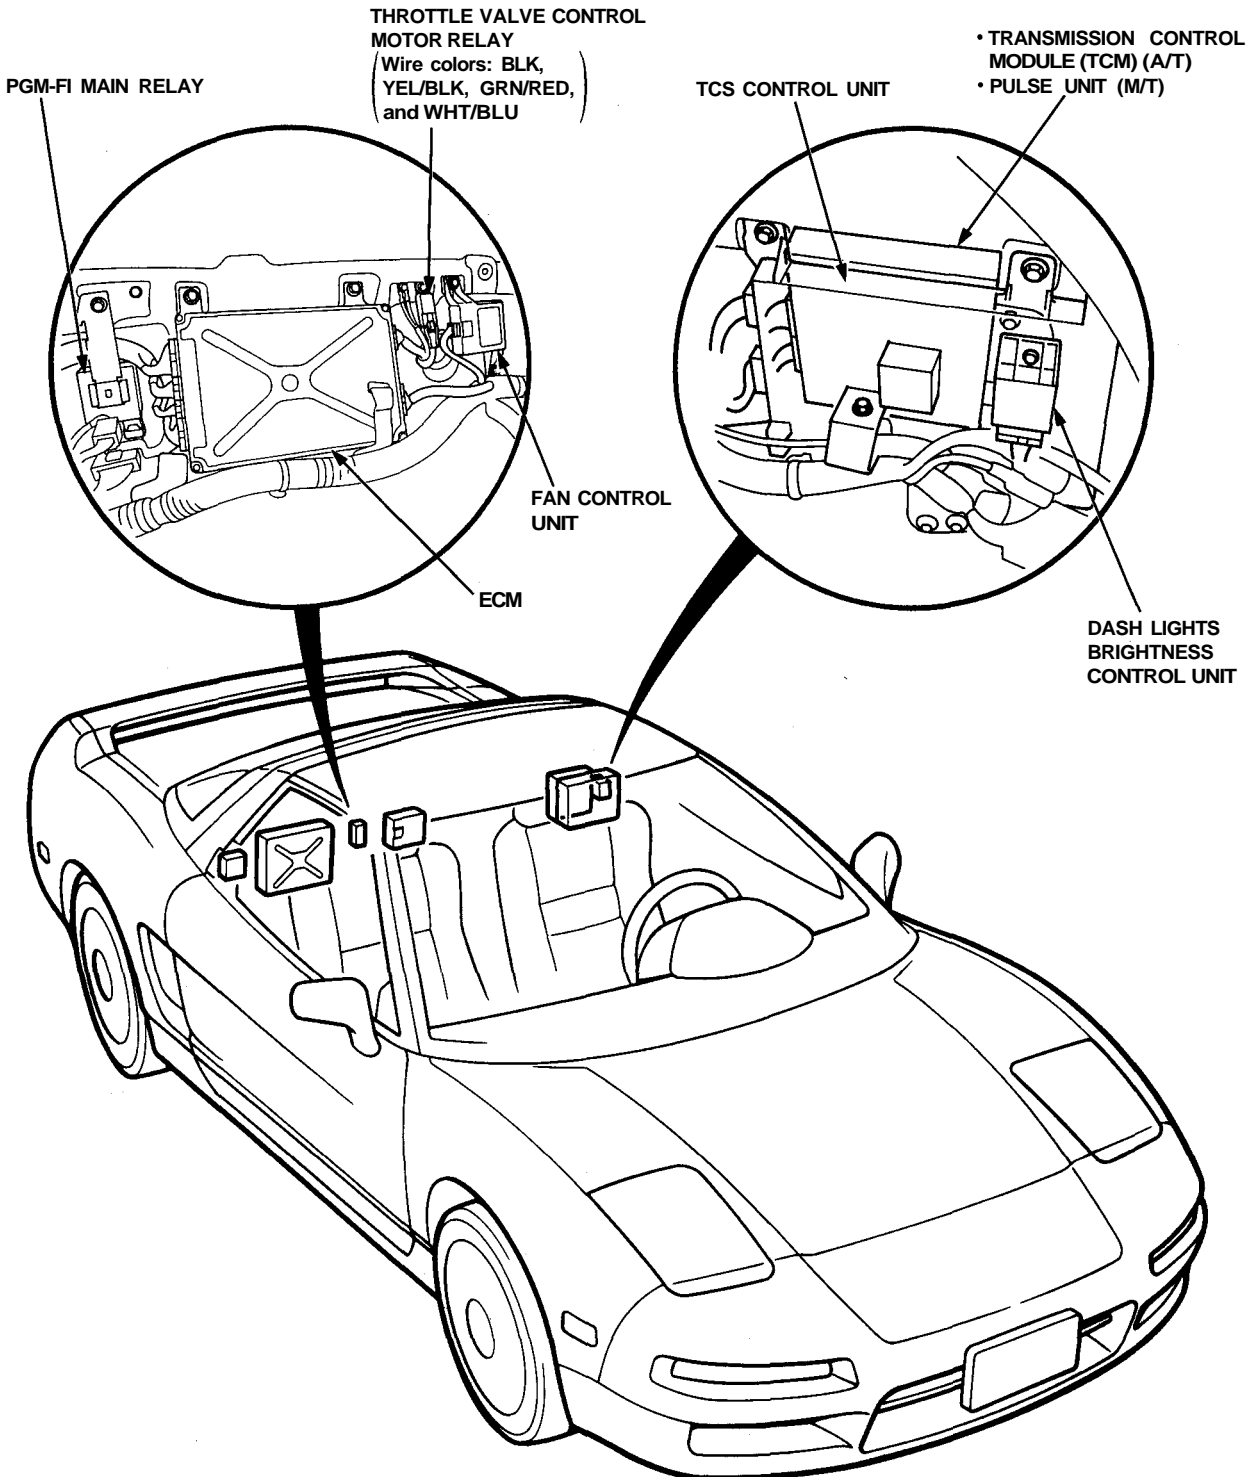

Relay and Control Unit Locations

Rear Bulkhead

RETRACTABLE HEADLIGHT
CONTROL UNIT

INTERLOCK CONTROL
UNIT (A/T)

FUEL PUMP RELAY
(Wire colors: YEL, RED,
BLK/YEL, and BLK/RED)