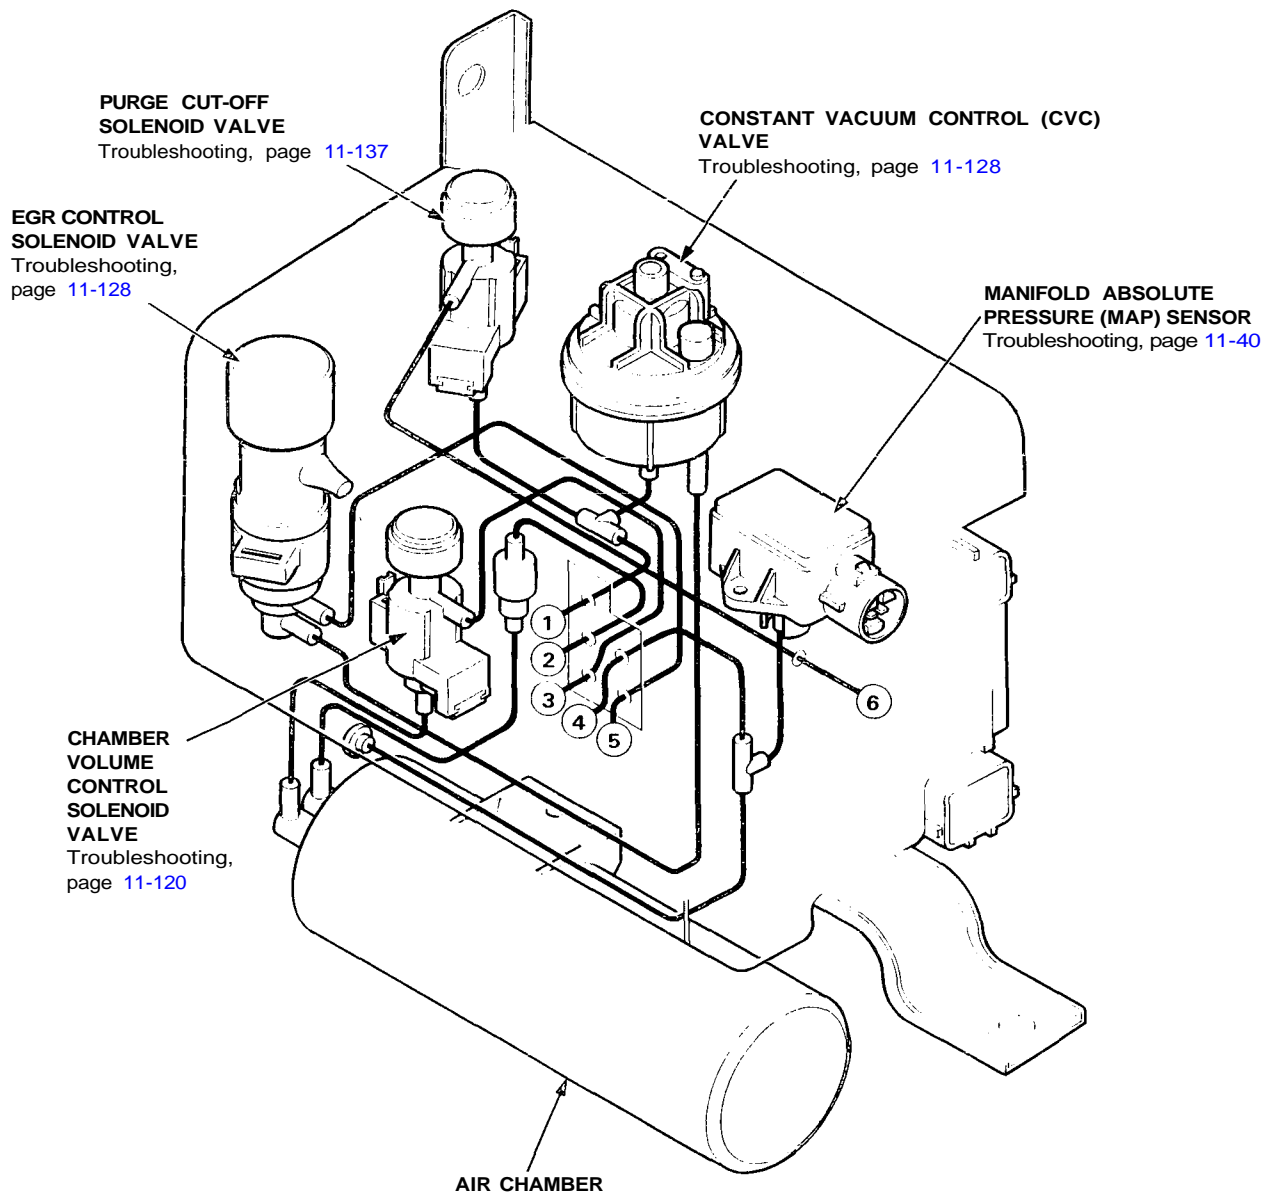

System Description

Vacuum Connections

(cont'd)

System Description

Vacuum Connections (cont'd)

Control Box

- ① FRONT OXYGEN (O₂) SENSOR
- ② REAR OXYGEN (O₂) SENSOR
- ③ MANIFOLD ABSOLUTE PRESSURE (MAP) SENSOR
- ④ ELECTRONIC AIR CONTROL VALVE (EACV)
- ⑤ FAST IDLE VALVE
- ⑥ AIR CLEANER
- ⑦ FUEL INJECTOR
- ⑧ PRESSURE REGULATOR
- ⑨ FUEL FILTER
- ⑩ FUEL PUMP
- ⑪ FUEL TANK
- ⑫ DASHPOT DIAPHRAGM
- ⑬ DASHPOT CHECK VALVE

- ⑭ CHECK VALVE
- ⑮ AIR CHAMBER
- ⑯ CHAMBER VOLUME CONTROL SOLENOID VALVE
- ⑰ CHAMBER VOLUME CONTROL DIAPHRAGM
- ⑱ PCV VALVE
- ⑲ EGR VALVE
- ⑳ CONSTANT VACUUM CONTROL (CVC) VALVE
- ㉑ EGR CONTROL SOLENOID VALVE
- ㉒ CHARCOAL CANISTER
- ㉓ PURGE CUT-OFF SOLENOID VALVE
- ㉔ PURGE CONTROL DIAPHRAGM VALVE
- ㉕ TWO-WAY VALVE