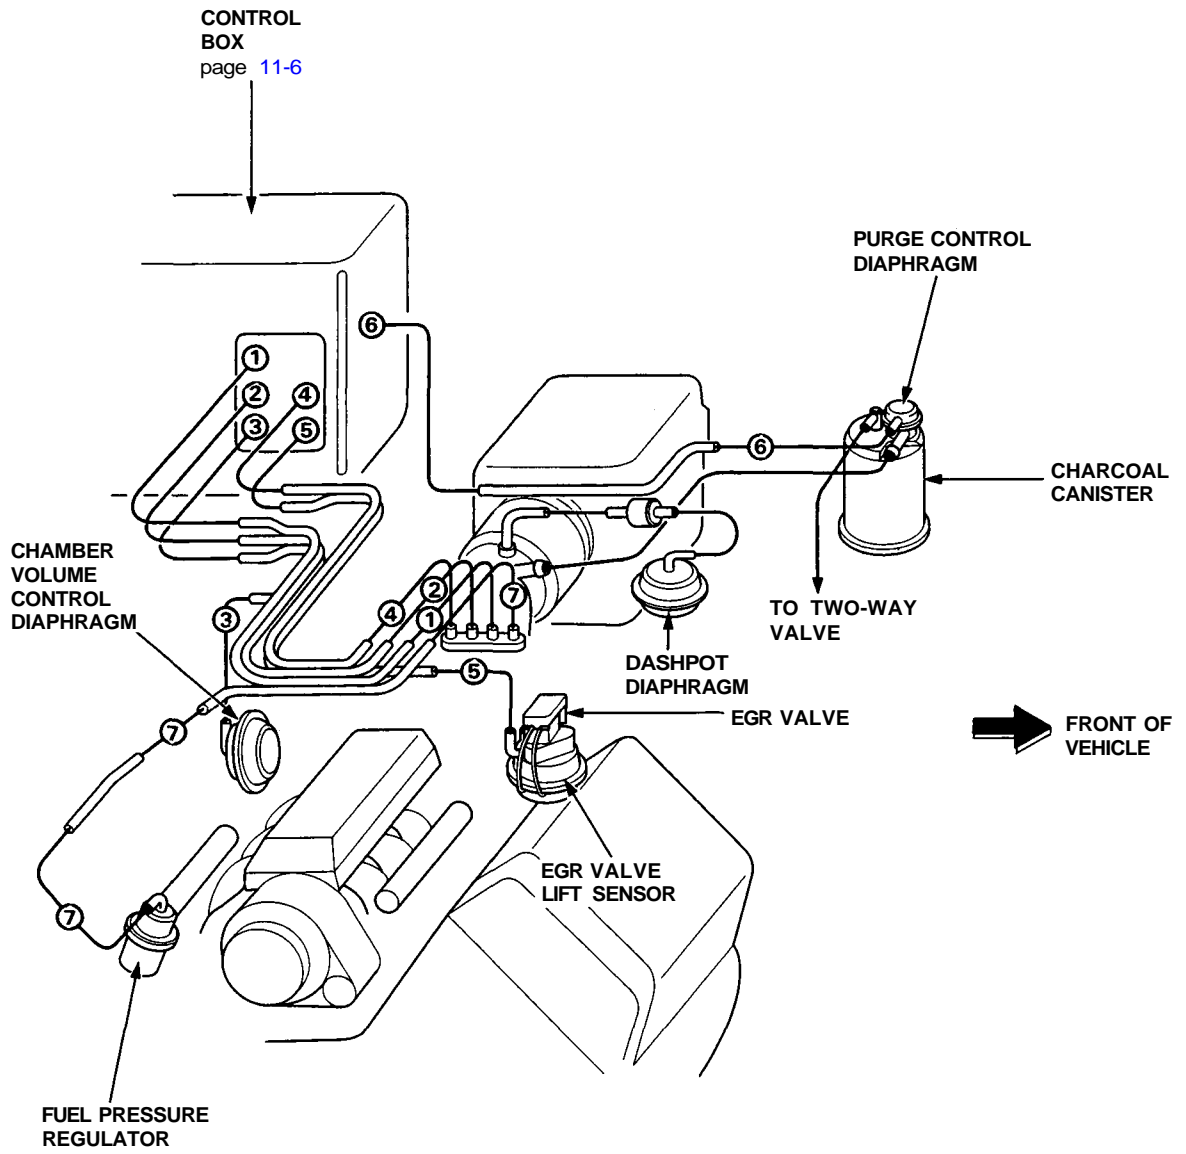

System Description

Vacuum Connections

(cont'd)

System Description

Vacuum Connections (cont'd)

Control Box

- ① FRONT OXYGEN (O₂) SENSOR
- ② REAR OXYGEN (O₂) SENSOR
- ③ MANIFOLD ABSOLUTE PRESSURE (MAP) SENSOR
- ④ ELECTRONIC AIR CONTROL VALVE (EACV)
- ⑤ FAST IDLE VALVE
- ⑥ AIR CLEANER
- ⑦ FUEL INJECTOR
- ⑧ PRESSURE REGULATOR
- ⑨ FUEL FILTER
- ⑩ FUEL PUMP
- ⑪ FUEL TANK
- ⑫ DASHPOT DIAPHRAGM
- ⑬ DASHPOT CHECK VALVE

- ⑭ CHECK VALVE
- ⑮ AIR CHAMBER
- ⑯ CHAMBER VOLUME CONTROL SOLENOID VALVE
- ⑰ CHAMBER VOLUME CONTROL DIAPHRAGM
- ⑱ PCV VALVE
- ⑲ EGR VALVE
- ⑳ CONSTANT VACUUM CONTROL (CVC) VALVE
- ㉑ EGR CONTROL SOLENOID VALVE
- ㉒ CHARCOAL CANISTER
- ㉓ PURGE CUT-OFF SOLENOID VALVE
- ㉔ PURGE CONTROL DIAPHRAGM VALVE
- ㉕ TWO-WAY VALVE