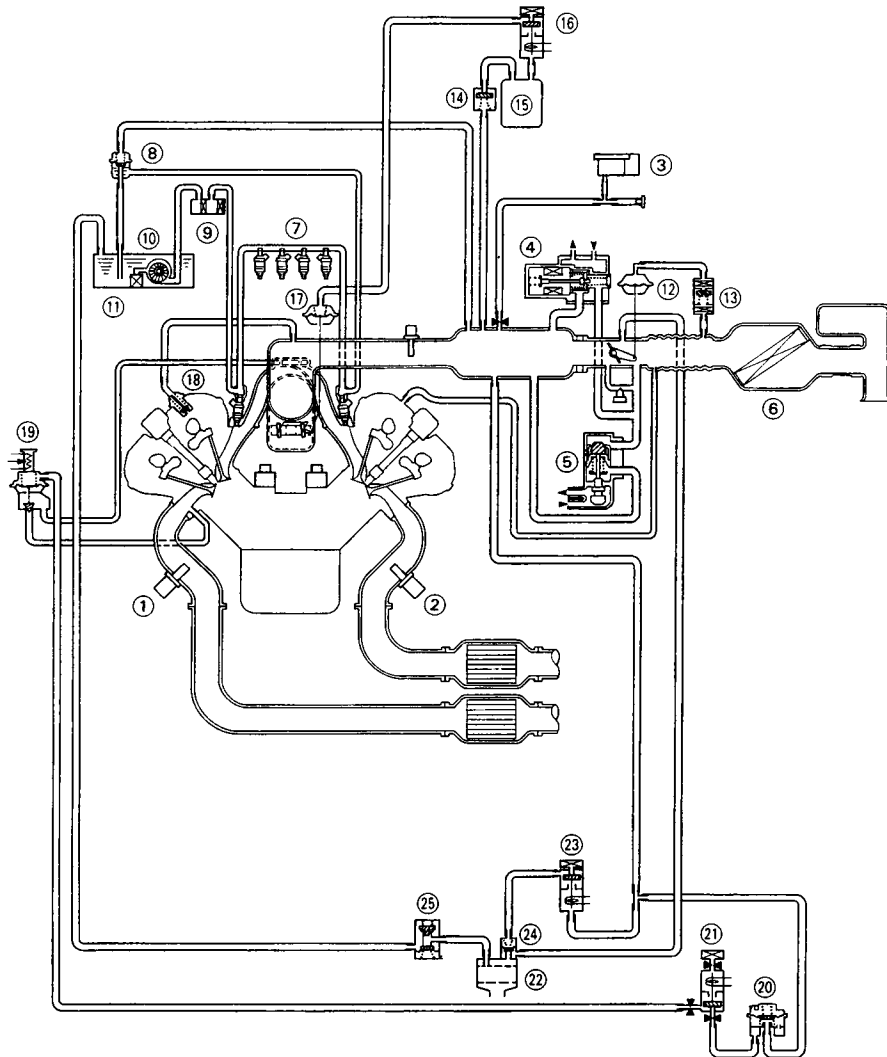

System Description

Vacuum Connections

(cont'd)

System Description

Vacuum Connections (cont'd)

Control Box

- ① FRONT OXYGEN (O₂) SENSOR
- ② REAR OXYGEN (O₂) SENSOR
- ③ MANIFOLD ABSOLUTE PRESSURE (MAP) SENSOR
- ④ ELECTRONIC AIR CONTROL VALVE (EACV)
- ⑤ FAST IDLE VALVE
- ⑥ AIR CLEANER
- ⑦ FUEL INJECTOR
- ⑧ PRESSURE REGULATOR
- ⑨ FUEL FILTER
- ⑩ FUEL PUMP
- ⑪ FUEL TANK
- ⑫ DASHPOT DIAPHRAGM
- ⑬ DASHPOT CHECK VALVE

- ⑭ CHECK VALVE
- ⑮ AIR CHAMBER
- ⑯ CHAMBER VOLUME CONTROL SOLENOID VALVE
- ⑰ CHAMBER VOLUME CONTROL DIAPHRAGM
- ⑱ PCV VALVE
- ⑲ EGR VALVE
- ⑳ CONSTANT VACUUM CONTROL (CVC) VALVE
- ㉑ EGR CONTROL SOLENOID VALVE
- ㉒ CHARCOAL CANISTER
- ㉓ PURGE CUT-OFF SOLENOID VALVE
- ㉔ PURGE CONTROL DIAPHRAGM VALVE
- ㉕ TWO-WAY VALVE